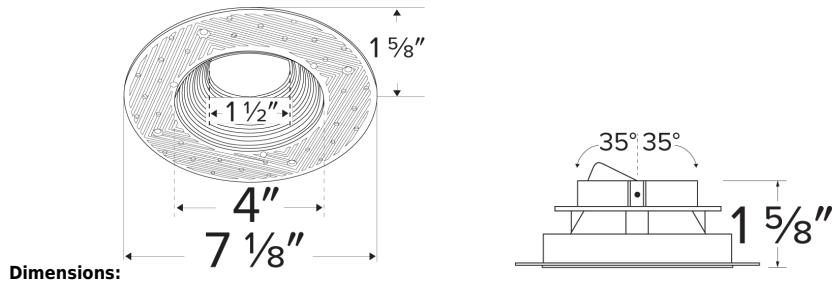

Technical Details

Installation: Twist-lock design allows for easy mounting onto the Koto™ LED Module.

Lamp: Koto™ LED Module.