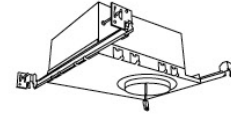

24V DC 4" R-60 Spray Foam Insulation
New Construction Housing

CAT NO.	SPECIFICATIONS
E24V490AJICA	Maximum Adjustability, For use in R60 or Chicago plenum applications <i>*Requires 24V DC Transformer</i>