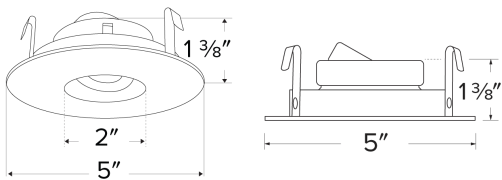

Technical Details

Construction: Diecast aluminum with a powder coated finish.

Installation: Twist-lock design allows for easy mounting onto the Koto™ LED Module.

Lamp: Koto™ LED Module.