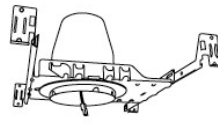

24V DC 4" ICA Housing
New Construction

CAT NO.	SPECIFICATIONS
E24V490ICA	<i>*Requires 24V DC Transformer</i>