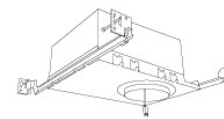

## 4" Koto™ Dedicated LED ICA Housings

4" ICA Maximum Adjustability Housing  
**New Construction**

CAT NO.	SPECIFICATIONS
EL485ICA	Maximum Adjustability

4" ICA Housing  
**New Construction**

CAT NO.	SPECIFICATIONS
EL490ICA	14W, 120/277V
EL490ICA-EM5	Emergency Battery Back-up (90 minutes)