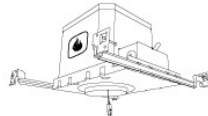

2-Hour Fire Rated 4" ICA Housing
New Construction

CAT NO.	SPECIFICATIONS
EL48FICA	7 1/2" Height, Sound Rated