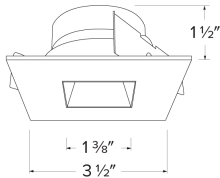

Technical Details

Construction: Diecast aluminum with a powder coated finish.

Installation: Twist-on design allows for easy mounting onto the Koto™ LED Module.

Lamp: Koto™ LED Module only.

Dimensions: