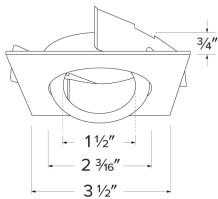

Technical Details

Construction: Diecast aluminum with a powder coated finish.

Installation: Twist-on design allows for easy mounting onto the Koto™ LED Module.

Lamp: Koto™ LED Module.