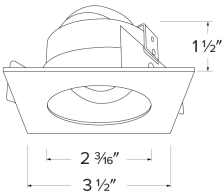

Technical Details

Construction: Diecast aluminum with a powder coated finish.

Installation: Twist-on design allows for easy mounting onto the Koto™ LED Module.

Lamp: Koto™ LED Module only.