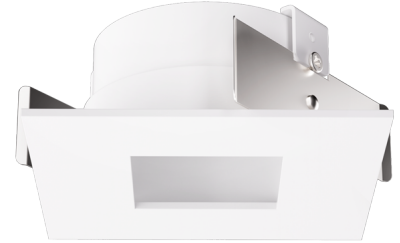

Pex™ 2" Square Adjustable Pinhole

Pex™ precision die-cast adjustable trims with twist-on system for easy Koto™ Module installation

Features

- 2" Square Adjustable Pinhole.
- 358° Rotation.
- 30° tilt
- 30° tilt with E2LK Series (Architectural Koto™ Module & Housings)
- Convenient twist-on design for easy installation.
- Damp Location Rated.
- Lamp: Koto™ LED Module.

Technical Details

Construction: Diecast aluminum with a powder coated finish.

Installation: Twist-on design allows for easy mounting onto the Koto™ LED Module.

Lamp: Koto™ LED Module only.

Dimensions:

Options

Finish

ELK2527

- W** All White
- B** Black with White Trim
- BB** All Black

Compatible Products

For use with 2" Koto™ Twist-On Trims

Koto™ LED Module

Koto™ LED Module
ELK07, ELK09, & ELK11

PRODUCT NUMBER BUILDER			
Koto™ LED Module	Lumens	Color Temperature	Beam Angle
ELK			
07	750 lm	27 2700K	(blank) 38° lens (Standard)
09	950 lm	30 3000K	-S 18° lens
11	1150 lm	35 3500K	-N 25° lens
		40 4000K	-W 60° lens
		SD Sunset Dimming (For ELK09 & ELK11)	-FC 18° - 50° Adjustable (ELK07 Only)