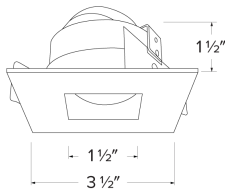

Technical Details

Construction: Diecast aluminum with a powder coated finish.

Installation: Twist-on design allows for easy mounting onto the Koto™ LED Module.

Lamp: Koto™ LED Module only.

Dimensions: