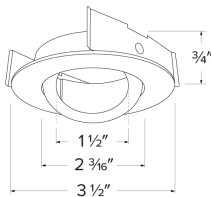

Pex™ 2" Round Gimbal

Pex™ Precision die-cast adjustable trims with twist-on system for easy Koto™ Module installation

Features

- 2" Round Gimbal.
- 30° tilt.
- 30° tilt with E2LK Series (Architectural Koto™ Module & Housings)
- Convenient twist-on design for easy installation.
- Damp Location Rated.
- Lamp: Koto™ LED Module.

Technical Details

Construction: Diecast aluminum with a powder coated finish.

Installation: Twist-on design allows for easy mounting onto the Koto™ LED Module.

Lamp: Koto™ LED Module.

Dimensions:

Options

All White