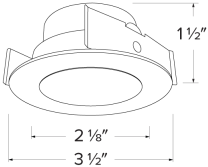

Pex™ 2" Round Deep Reflector

Pex™ Precision die-cast trims with twist-on system for easy Koto™ Module installation

Features

- 2" Round Deep Reflector.
- Convenient twist-on design for easy installation.
- Lamp: Koto™ LED Module.
- Wet location rated.

Technical Details

Construction: Diecast aluminum with a powder coated finish.

Installation: Twist-on design allows for easy mounting onto the Koto™ LED Module.

Lamp: Koto™ LED Module only.

Dimensions:

Options