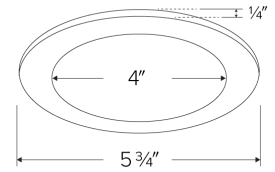

# Oversized Goof Ring for 4" Recessed Housings

## Features

- Suitable to be used on 4" Recessed Housing
- 5 3/4" O.D. - 4" I.D. - 1/4" H

## Dimensions