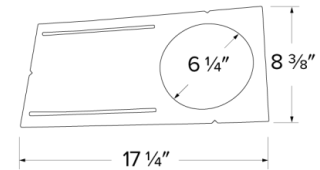

New Construction Round Mounting Plate

New construction mounting plate for 4", 6", and 8" Ultra Slim LED Round Panel Lights

Features

New construction mounting plate for 4", 6", and 8" Ultra Slim LED Round Panel Lights.

4" Dimensions

6" Dimensions

8" Dimensions

Product Number

Item	Description
------	-------------

EMP8	8" New Construction Round Mounting Plate - 7 3/4" I.D., 10 3/8" H, 18 1/4" L
-------------	---

Product Number Builder

Example: **EMP4**

New Construction Round Mounting Plate

Size

EMP

4 4"

6 6"

8 8"