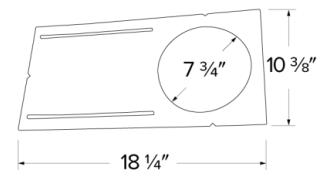

New Construction Round Mounting Plate

New construction mounting plate for 4", 6", and 8" Ultra Slim LED Round Panel Lights

Features

New construction mounting plate for 4", 6", and 8" Ultra Slim LED Round Panel Lights.

4" Dimensions

6" Dimensions

8" Dimensions

Product Number

Item	Description
------	-------------

EMP8	8" New Construction Round Mounting Plate - 7 3/4" I.D., 10 3/8" H, 18 1/4" L
-------------	---

Product Number Builder

Example: **EMP4**

New Construction Round Mounting Plate

Size

EMP

4 4"

6 6"

8 8"