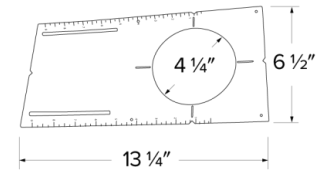

New Construction Round Mounting Plate

New construction mounting plate for 4", 6", and 8" Ultra Slim LED Round Panel Lights

Features

New construction mounting plate for 4", 6", and 8" Ultra Slim LED Round Panel Lights.

4" Dimensions

6" Dimensions

8" Dimensions

Product Number

Item	Description
------	-------------

EMP8	8" New Construction Round Mounting Plate - 7 3/4" I.D., 10 3/8" H, 18 1/4" L
-------------	---

Product Number Builder

Example: **EMP4**

New Construction Round Mounting Plate

Size

EMP

4 4"

6 6"

8 8"