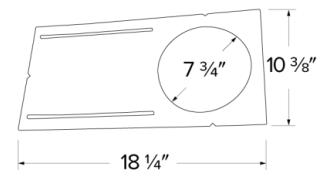

New Construction Round Mounting Plate

New construction mounting plate for 4", 6", and 8" Ultra Slim LED Round Panel Lights

Features

New construction mounting plate for 4", 6", and 8" Ultra Slim LED Round Panel Lights.

4" Dimensions

6" Dimensions

8" Dimensions

Product Number

Item	Description
------	-------------

EMP6	6" New Construction Round Mounting Plate - 6 1/4" I.D., 8 3/8" H, 17 1/4" L
-------------	--

Product Number Builder

Example: **EMP4**

New Construction Round Mounting Plate

Size

EMP

4 4"

6 6"

8 8"