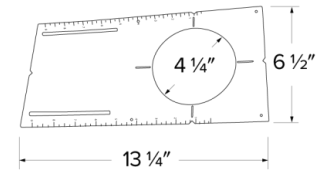

New Construction Round Mounting Plate

New construction mounting plate for 4", 6", and 8" Ultra Slim LED Round Panel Lights

Features

New construction mounting plate for 4", 6", and 8" Ultra Slim LED Round Panel Lights.

4" Dimensions

6" Dimensions

8" Dimensions

Product Number

Item	Description
------	-------------

EMP6	6" New Construction Round Mounting Plate - 6 1/4" I.D., 8 3/8" H, 17 1/4" L
-------------	--

Product Number Builder

Example: **EMP4**

New Construction Round Mounting Plate

Size

EMP

4 4"

6 6"

8 8"