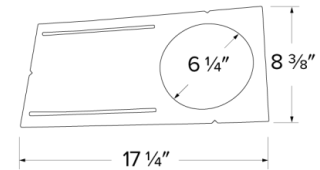

New Construction Round Mounting Plate

New construction mounting plate for 4", 6", and 8" Ultra Slim LED Round Panel Lights

Features

New construction mounting plate for 4", 6", and 8" Ultra Slim LED Round Panel Lights.

4" Dimensions

6" Dimensions

8" Dimensions

Product Number

Item	Description
------	-------------

EMP6	6" New Construction Round Mounting Plate - 6 1/4" I.D., 8 3/8" H, 17 1/4" L
-------------	--

Product Number Builder

Example: **EMP4**

New Construction Round Mounting Plate

Size

EMP

4 4"

6 6"

8 8"