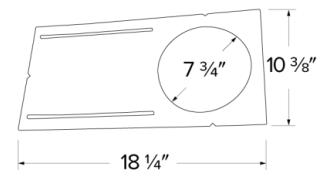

New Construction Round Mounting Plate

New construction mounting plate for 4", 6", and 8" Ultra Slim LED Round Panel Lights

Features

New construction mounting plate for 4", 6", and 8" Ultra Slim LED Round Panel Lights.

4" Dimensions

6" Dimensions

8" Dimensions

Product Number

Item	Description
------	-------------

EMP4	4" New Construction Round Mounting Plate - 4 1/4" I.D., 6 1/2" H, 13 1/4" L
-------------	--------------------------------------------------------------------------------

Product Number Builder

Example: **EMP4**

New Construction Round Mounting Plate

Size

EMP

4 4"

6 6"

8 8"