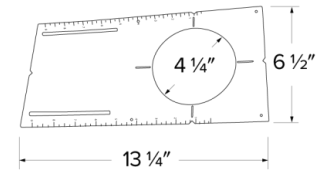

New Construction Round Mounting Plate

New construction mounting plate for 4", 6", and 8" Ultra Slim LED Round Panel Lights

Features

New construction mounting plate for 4", 6", and 8" Ultra Slim LED Round Panel Lights.

4" Dimensions

6" Dimensions

8" Dimensions

Product Number

Item	Description
------	-------------

EMP4	4" New Construction Round Mounting Plate - 4 1/4" I.D., 6 1/2" H, 13 1/4" L
-------------	--------------------------------------------------------------------------------

Product Number Builder

Example: **EMP4**

New Construction Round Mounting Plate

Size

EMP

4 4"

6 6"

8 8"