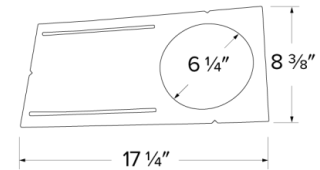

New Construction Round Mounting Plate

New construction mounting plate for 4", 6", and 8" Ultra Slim LED Round Panel Lights

Features

New construction mounting plate for 4", 6", and 8" Ultra Slim LED Round Panel Lights.

4" Dimensions

6" Dimensions

8" Dimensions

Product Number

Item	Description
------	-------------

EMP4	4" New Construction Round Mounting Plate - 4 1/4" I.D., 6 1/2" H, 13 1/4" L
-------------	--------------------------------------------------------------------------------

Product Number Builder

Example: **EMP4**

New Construction Round Mounting Plate

Size

EMP

4 4"

6 6"

8 8"