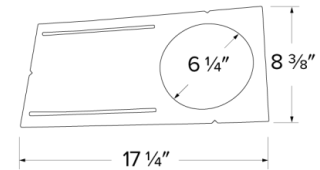

New Construction Round Mounting Plate

New construction mounting plate for 4", 6", and 8" Ultra Slim LED Round Panel Lights

Features

New construction mounting plate for 4", 6", and 8" Ultra Slim LED Round Panel Lights.

4" Dimensions

6" Dimensions

8" Dimensions

Product Number

Item	Description
------	-------------

EMP4	4" New Construction Round Mounting Plate - 4 1/4" I.D., 6 1/2" H, 13 1/4" L
-------------	---

Product Number Builder

Example: **EMP4**

New Construction Round Mounting Plate

Size

EMP

4 4"

6 6"

8 8"