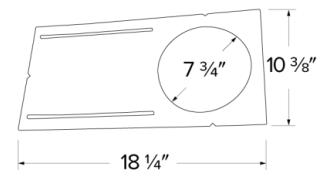

New Construction Round Mounting Plate

New construction mounting plate for 4", 6", and 8" Ultra Slim LED Round Panel Lights

Features

New construction mounting plate for 4", 6", and 8" Ultra Slim LED Round Panel Lights.

4" Dimensions

6" Dimensions

8" Dimensions

Product Number

Item	Description
------	-------------

EMP4	4" New Construction Round Mounting Plate - 4 1/4" I.D., 6 1/2" H, 13 1/4" L
-------------	---

Product Number Builder

Example: **EMP4**

New Construction Round Mounting Plate

Size

EMP

4 4"

6 6"

8 8"