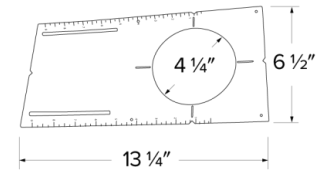

New Construction Round Mounting Plate

New construction mounting plate for 4", 6", and 8" Ultra Slim LED Round Panel Lights

Features

New construction mounting plate for 4", 6", and 8" Ultra Slim LED Round Panel Lights.

4" Dimensions

6" Dimensions

8" Dimensions

Product Number

Item	Description
------	-------------

EMP4	4" New Construction Round Mounting Plate - 4 1/4" I.D., 6 1/2" H, 13 1/4" L
-------------	---

Product Number Builder

Example: **EMP4**

New Construction Round Mounting Plate

Size

EMP

4 4"

6 6"

8 8"