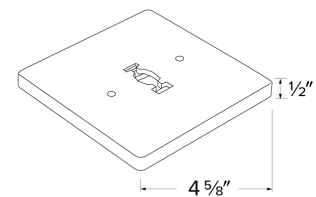

## Features

- Line Voltage Monopoint Canopy.
- Allows any lampholder to 300W MAX to be converted to canopy installation.
- For Line Voltage fixtures.

## Dimensions