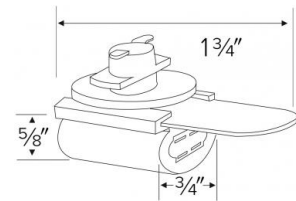

Miniature Track Lights Single Wedge Base Socket

Features

- Single Wedge Base Socket.
- Lamp: 11W MAX Xenon 12V or 24V.

Specifications

Wattage	11W
Voltage	12V or 24V
Lamp Type	Xenon

Dimensions

Product Number