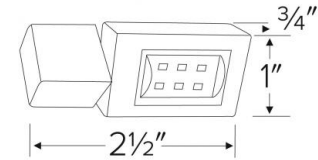

Dimensions

Product Number

Item	Lamp type	Lumens	CCT	Watts	Voltage	Finish
ET2193W	LED	120 lm	3000K	1.5W	12V	All White