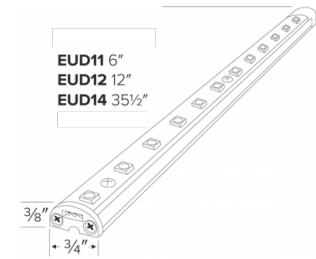

LED Undercabinet Lightbars

Features

- Very low profile, high brightness.
- Ideal for undercabinet showcase and cove lighting applications.
- Aluminum finish, clear polycarbonate lens.
- Mounting bracket included (EDUCL1).
- Linkable up to 12ft with easy installation.
- Requires power connector and driver to complete the circuit.
- Lamp: LED array chip.

Specifications

Wattage	9.9W
Voltage	24V
Color Temp.	3000K
Lamp Type	LED
Damp Location	Listed

Dimensions

Product Number

Item	Description	Lamp type	CCT	Watts	Voltage	Finish
EUD14WW	35 1/2"	LED	3000K	9.9W	24V	Aluminum

Product Number Builder Example: EUD11CW

ELCO Undercabinet LED Lightbars

Length

Color Temp.

EUD

11 6"
12 12"
14 35 1/2"

WW 3000K
CW 4000K