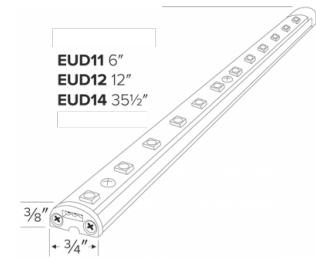

LED Undercabinet Lightbars

Features

- Very low profile, high brightness.
- Ideal for undercabinet showcase and cove lighting applications.
- Aluminum finish, clear polycarbonate lens.
- Mounting bracket included (EDUCL1).
- Linkable up to 12ft with easy installation.
- Requires power connector and driver to complete the circuit.
- Lamp: LED array chip.

Specifications

Wattage	1.6W
Voltage	24V
Color Temp.	4000K
Lamp Type	LED
Damp Location	Listed

Dimensions

Product Number

Item	Description	Lamp type	CCT	Watts	Voltage	Finish
EUD11CW	6"	LED	4000K	1.6W	24V	Aluminum

Product Number Builder Example: EUD11CW

ELCO Undercabinet LED Lightbars

Length

Color Temp.

EUD

11 6"

12 12"

14 35 1/2"