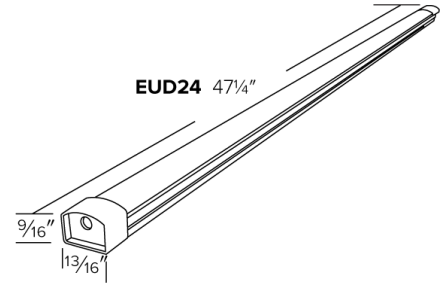

LED Undercabinet Lightbars

Features

- Low profile, high brightness.
- Idea for undercabinet showcase and cove lighting applications.
- Mounting bracket included.
- Linkable up to 10ft with easy installation.
- Touch switch (included).
- Aluminum finish, white polycarbonate lens.

Specifications

Wattage	18W
Voltage	12V
Color Temp.	3000K
Lamp Type	LED
Damp Location	Listed

Dimensions

Product Number

Item	Description	Lamp type	CCT	Watts	Voltage	Finish
EUD24WW	47 1/4"	LED	3000K	18W	12V	Aluminum

Product Number Builder Example: EUD24WW

ELCO LED Lightbar

Length

Color Temp.

EUD

24 47 1/4"

WW 3000K
CW 4000K