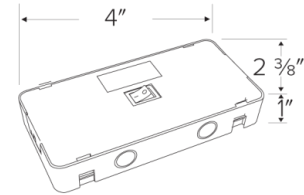

Options

EUDC31

EUDCS31

EUDCRD

EUDJBX

EUDJBX Dimensions

Product Number

Item	Description	Finish
EUDJBX	Junction Box with on/off Switch	All White