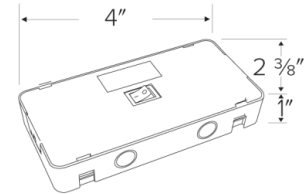

Options

EUDC31

EUDCS31

EUDCRD

EUDJBX

EUDJBX Dimensions

Product Number

Item	Description	Finish
EUDCRD	6' Power Cord	All White