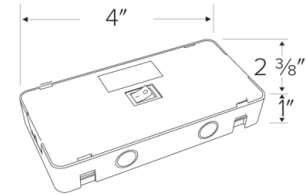

Options

EUDC31

EUDCS31

EUDCRD

EUDJBX

EUDJBX Dimensions

Product Number

Item	Description	Finish
EUDCRD	6' Power Cord	All White