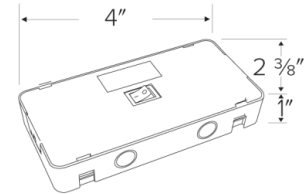

Options

EUDC31

EUDCS31

EUDCRD

EUDJBX

EUDJBX Dimensions

Product Numbers

Item	Description	Finish
EUDC31	6" Linking Cable	All White
EUDCS31	End-to-End Connector	All White
EUDCRD	6' Power Cord	All White
EUDJBX	Junction Box with on/off Switch	All White