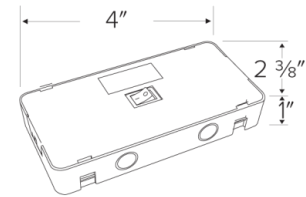

## Features

For use with SAGE LED Undercabinet Lightbars

- **EUDC31** - 6" Linking Cable
- **EUDCS31** - End-to-End Connector
- **EUDCRD** - 6' Power Cord
- **EUDJBX** - Junction Box for hard wire connection with On/Off switch

## EUDJBX Dimensions