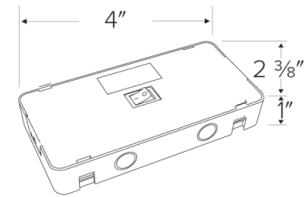

## Features

For use with SAGE LED Undercabinet Lightbars

- **EUDC31** - 6" Linking Cable
- **EUDCS31** - End-to-End Connector
- **EUDCRD** - 6' Power Cord
- **EUDJBX** - Junction Box for hard wire connection with On/Off switch

## EUDJBX Dimensions