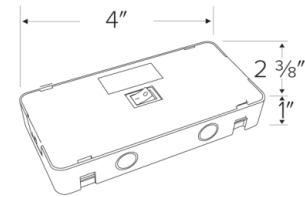

Options

EUDC31

EUDCS31

EUDCRD

EUDJBX

EUDJBX Dimensions

Product Numbers

Item	Description	Finish
EUDC31	6" Linking Cable	All White
EUDCS31	End-to-End Connector	All White
EUDCRD	6' Power Cord	All White
EUDJBX	Junction Box with on/off Switch	All White