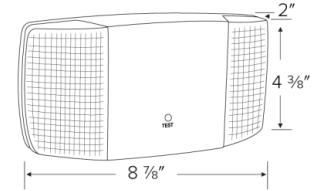

LED Emergency Light

Features

- Emergency lighting solution to keep exit routes safe and illuminated
- Emergency Light with two 1W LED glare-free light heads
- 120/277V
- 90 minutes of emergency operation
- Sturdy thermoplastic housing
- Suitable for wall and ceiling mount
- Test switch and battery charging indicator
- cUL listed for damp locations

Specifications

Wattage	2W
Voltage	120/277V
Lamp Type	LED

Dimensions

Product Number

Item	Lamp type	Watts	Voltage	Finish
EE71LD	LED	2W	120/277V	All White