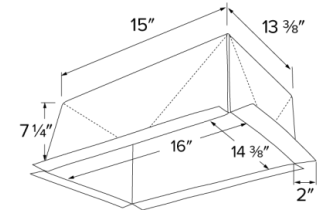

FIREENCL Fits both 16" and 24" on-center ceiling constructions.

FIREENCL-S Fits in 2x8 construction.

Install easily with drywall screws with flat washers, nails or staples.

Meets the specifications of: cUL 263, ASTM E119. Install easily with drywall screws with flat washers, nails or staples.

FIREENCL dimensions

FIREENCL-S dimensions

Product Number

Item	Description
FIREENCL	Flexible MICA Fire Enclosure for Recessed Fixtures