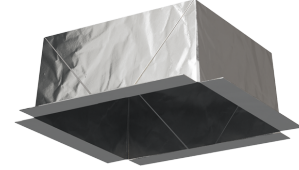

Flexible MICA Fire Enclosure for Recessed Fixtures

Features

Fire Enclosure provides fire barrier around recessed lights. It also can be used as vapor barrier for other openings.

Can be installed before or after recessed fixture installation.

Easy installation reduce labor costs significantly.

2" wide nailing flange on all sides.

To be used with Mica tape (FIRETAPE sold separately) to seal the power feeding point.

ETL approved 1 hour fire rating.

FIREENCL Fits both 16" and 24" on-center ceiling constructions.

FIREENCL-S Fits in 2x8 construction.

Install easily with drywall screws with flat washers, nails or staples.

Meets the specifications of: cUL 263, ASTM E119. Install easily with drywall screws with flat washers, nails or staples.