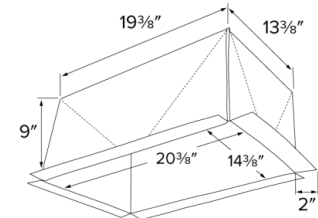

FIREENCL dimensions

FIREENCL-S dimensions