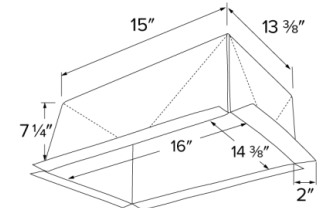

FIREENCL Fits both 16" and 24" on-center ceiling constructions.

FIREENCL-S Fits in 2x8 construction.

Install easily with drywall screws with flat washers, nails or staples.

Meets the specifications of: cUL 263, ASTM E119. Install easily with drywall screws with flat washers, nails or staples.

FIREENCL dimensions

FIREENCL-S dimensions

Product Numbers

Item	Description
FIREENCL	Flexible MICA Fire Enclosure for Recessed Fixtures
FIREENCL-S	Shallow Flexible Mica Fire Enclosure for Recessed Fixtures