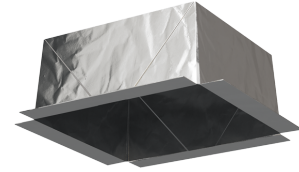

Flexible MICA Fire Enclosure for Recessed Fixtures

Features

Fire Enclosure provides fire barrier around recessed lights. It also can be used as vapor barrier for other openings.

Can be installed before or after recessed fixture installation.

Easy installation reduce labor costs significantly.

2" wide nailing flange on all sides.

To be used with Mica tape (FIRETAPE sold separately) to seal the power feeding point.

ETL approved 1 hour fire rating.

FIREENCL Fits both 16" and 24" on-center ceiling constructions.

FIREENCL-S Fits in 2x8 construction.

Install easily with drywall screws with flat washers, nails or staples.

Meets the specifications of: cUL 263, ASTM E119. Install easily with drywall screws with flat washers, nails or staples.

FIREENCL dimensions

FIREENCL-S dimensions

Product Numbers

Item	Description
FIREENCL	Flexible MICA Fire Enclosure for Recessed Fixtures
FIREENCL-S	Shallow Flexible Mica Fire Enclosure for Recessed Fixtures