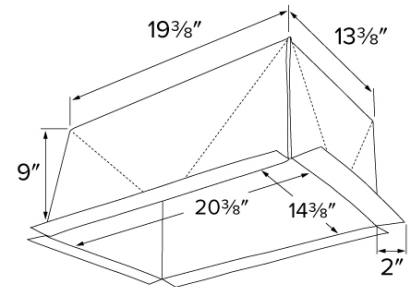

Easy installation reduce labor costs significantly.

2" wide nailing flange on all sides.

To be used with Mica tape (FIRETAPE sold separately) to seal the power feeding point.

ETL approved 1 hour fire rating.

Fits both 16" and 24" on-center ceiling constructions.

Install easily with drywall screws with flat washers, nails or staples.

Meets the specifications of: UL 263, ASTM E119.

Dimensions

Product Numbers

Item	Description
FIREENCL	Flexible MICA Fire Enclosure for Recessed Fixtures