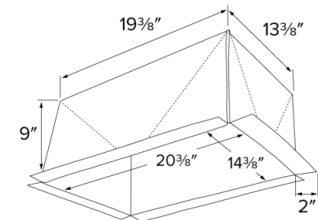

FIREENCL dimensions

FIREENCL-S dimensions