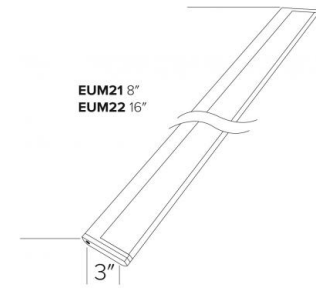

## Features

- Low profile LED Adjustable Undercabinet Light allows beam aiming for highlighting objects.
- High brightness with excellent color rendition.
- 90 ° angle tilt.
- Linkable up to 12ft with easy installation.
- Wall switch dimming, see 24V magnetic drivers under Compatible Products (sold separately).

## Dimensions

## Accessories

**Linking Cable Wire**

CAT NO.	SPECIFICATIONS
EUMC6	6" Length
EUMC12	12" Length
EUMC24	24" Length
EUMC36	36" Length

**Inline Switch with 12" Wire**

CAT NO.	SPECIFICATIONS
EUMS1	

**Inline Dimmer Switch**