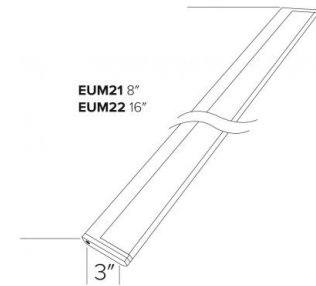

Flax™ LED Adjustable Undercabinet Lights

Features

- Low profile LED Adjustable Undercabinet Light allows beam aiming for highlighting objects.
- High brightness with excellent color rendition.
- 90 ° angle tilt.
- Linkable up to 12ft with easy installation.
- Wall switch dimming, see 24V magnetic drivers under Compatible Products (sold separately).

Specifications

| | |
|----------------------|--------|
| Wattage | 4.5W |
| Lumens | 200 lm |
| Voltage | 24V |
| Color Temp. | 3000K |
| Lamp Type | LED |
| Damp Location | Listed |

Dimensions

Product Number