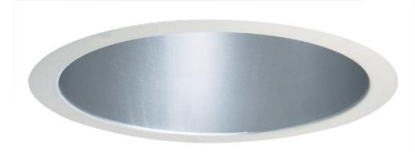

# 9" CFL Vertical Open Reflector

## Features

- Lamp: (1) 70W MAX 4 Pin
- O.D.: 11 1/4"

## Product Number

Item	Description	Watts	Finish
EL1016C	9" CFL Vertical Open Reflector	70W	Clear with White Trim