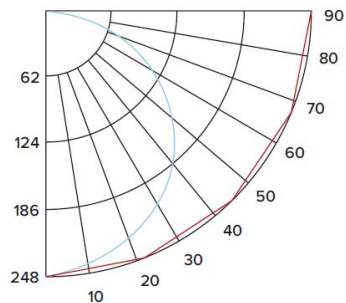

CANDLE POWER SUMMARY

Degrees Vertical	0°
0	248
5	247
15	240
25	225
35	201
45	170
55	134
65	95
75	54
85	17
90	3.31

ILLUMINANCE AT A DISTANCE

Distance to Target Plane	Footcandles Beam Center	Beam Diameter
4'	15.5	11.9'
6'	6.88	17.9'
8'	3.87	23.9'
10'	2.48	29.8'