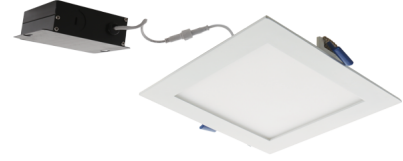

6" Ultra Slim LED Square Panel Light

This 6" ultra slim panel light designed for quick and easy installation without a housing for both new construction and remodel applications. This IC-rated fixture can be installed indoor or outdoor and delivers a smooth light output of 700 lumens, in 3000K or 4000K.

Features

- IC Airtight for use with direct contact to insulation.
- Designed to fit in plenums as shallow as 2".
- Eliminates the need for housing.
- New Construction application requires mounting plate or frame.
- Remodel applications require no additional accessories.
- Wet Location allows for use indoors or outdoors.
- CA Title 24 and ENERGY STAR Compliant.
- Includes driver and Jbox.
- For EM Backup use KEM-ERT

Specifications

Wattage	12W
Lumens	800 lm
Voltage	120V
Color Temp.	4000K
Dimmable	Triac/ELV
Lamp Type	LED
CRI	90+
Wet Location	Listed

Options

Technical Details

Optics: Polycarbonate lens diffuses light evenly throughout space with no LED pixelation.

Construction: IC rated driver and fixture are tested and approved for direct contact with insulation. Aluminum die-cast trim ring with durable powdercoat finish preventing rust and paint cracking. Plenum rated cable connector to connect from module to remote driver box. Isolated driver integrated inside aluminum remote box with two 7/8" knockouts with slots for pryout.