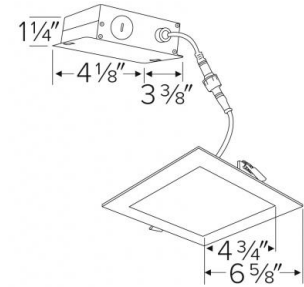

Dimensions

Product Number

Item	Lamp type	Lumens	CCT	Watts	Voltage	Dimming	Finish
ERT66140N	LED	800 lm	4000K	12W	120V	Triac/ELV	Nickel

Product Number Builder Example: ERT66130W

6" Square Slim Panel 700lm

Color Temp.

Finish

ERT661

30 3000K
40 4000K

W All White
N Nickel
BZ All Bronze