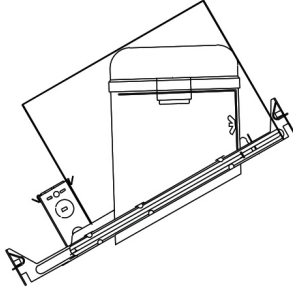

## 6" E26 Base Super Sloped Ceiling IC Housings

6" E26 Medium Base Sloped Housing  
**New Construction**

CAT NO.	SPECIFICATIONS
EL946ICA	90W Max.

6" E26 Medium Base Sloped Housing  
**New Construction**

CAT NO.	SPECIFICATIONS
EL901ICA	75W Max.