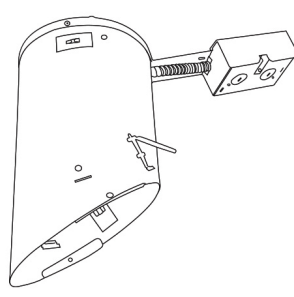

Installation: Clips securely mount trim into the housing and keeps ring flush with ceiling.

Compatible Housings: EL946ICA, EL901ICA, EL901RICA, EL901HT, EL901RT.

Lamp: Compatible with Medium base (E26) PAR type.

EL603

- B** Black with White Trim
- W** All White

Compatible Products

For use with **6" Super Sloped Trims**

6" E26 Base Super Sloped Ceiling IC Housings

6" E26 Medium Base Sloped Housing
New Construction

CAT NO.	SPECIFICATIONS
EL946ICA	90W Max.

6" E26 Medium Base Sloped Housing
New Construction

CAT NO.	SPECIFICATIONS
EL901ICA	75W Max.

6" E26 Medium Base Sloped Housing
Remodel

CAT NO.	SPECIFICATIONS
EL901RICA	75W Max.

6" E26 Base Super Sloped Ceiling Non-IC Housings

6" E26 Medium Base Sloped Housing
New Construction

CAT NO.	SPECIFICATIONS
EL901HT	90W Max.

6" E26 Medium Base Sloped Housing
Remodel

CAT NO.	SPECIFICATIONS
EL901RT	90W Max.