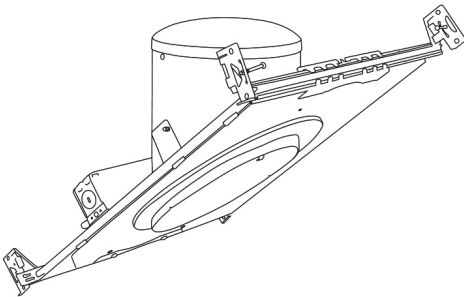

6" Super Sloped Baffle with PAR30 Gimbal Trim

Features

- Super Sloped Baffle with PAR30 Gimbal.
- Lamp: 75W MAX PAR30.

Technical Details

Construction:

- Meticulously manufactured trim with a powder coated or anodized finish.
- Integral gimbal ring holds lamp and allows for 30° internal adjustability while keeping a flush look on the ceiling.
- Baffle helps reduce glare.

Installation: Clips securely mount trim into the housing and keeps ring flush with ceiling.

Compatible Housings: EL946ICA, EL901ICA, EL901RICA, EL901HT, EL901RT.

Lamp: Compatible with Medium base (E26) PAR type.

EL603

- B** Black with White Trim
- W** All White

Compatible Products

For use with **6" Super Sloped Trims**

6" E26 Base Super Sloped Ceiling IC Housings

6" E26 Medium Base Sloped Housing
New Construction

CAT NO.	SPECIFICATIONS
EL946ICA	90W Max.

6" E26 Medium Base Sloped Housing
New Construction

CAT NO.	SPECIFICATIONS
EL901ICA	75W Max.

6" E26 Medium Base Sloped Housing
Remodel

CAT NO.	SPECIFICATIONS
EL901RICA	75W Max.

6" E26 Base Super Sloped Ceiling Non-IC Housings