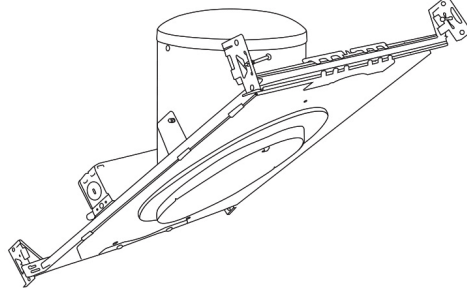

6" Super Sloped Baffle with PAR30 Gimbal Trim

Features

- Super Sloped Baffle with PAR30 Gimbal.
- Lamp: 75W MAX PAR30.

Technical Details

Construction:

- Meticulously manufactured trim with a powder coated or anodized finish.
- Integral gimbal ring holds lamp and allows for 30° internal adjustability while keeping a flush look on the ceiling.
- Baffle helps reduce glare.

Installation: Clips securely mount trim into the housing and keeps ring flush with ceiling.

Compatible Housings: EL946ICA, EL901ICA, EL901RICA, EL901HT, EL901RT.

Lamp: Compatible with Medium base (E26) PAR type.

EL603

- B** Black with White Trim
- W** All White

Compatible Products

For use with **6" Super Sloped Trims**

6" E26 Base Super Sloped Ceiling IC Housings

6" E26 Medium Base Sloped Housing
New Construction

CAT NO.	SPECIFICATIONS
EL946ICA	90W Max.

6" E26 Medium Base Sloped Housing
New Construction

CAT NO.	SPECIFICATIONS
EL901ICA	75W Max.

6" E26 Medium Base Sloped Housing
Remodel

CAT NO.	SPECIFICATIONS
EL901RICA	75W Max.

6" E26 Base Super Sloped Ceiling Non-IC Housings