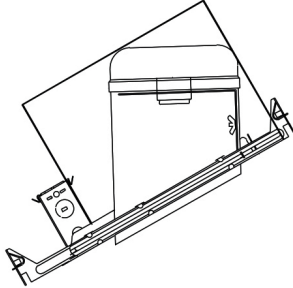

Compatible Products

For use with **6" Super Sloped Trims**

6" E26 Base Super Sloped Ceiling IC Housings

6" E26 Medium Base Sloped Housing
New Construction

CAT NO.	SPECIFICATIONS
EL946ICA	90W Max.