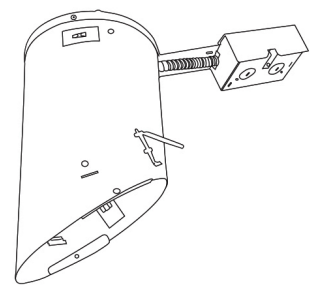

6" Super Sloped Baffle with PAR30 Gimbal Trim

Features

- Super Sloped Baffle with PAR30 Gimbal.
- Lamp: 75W MAX PAR30.

Technical Details

Construction:

- Meticulously manufactured trim with a powder coated or anodized finish.
- Integral gimbal ring holds lamp and allows for 30° internal adjustability while keeping a flush look on the ceiling.
- Baffle helps reduce glare.

Installation: Clips securely mount trim into the housing and keeps ring flush with ceiling.

Compatible Housings: EL946ICA, EL901ICA, EL901RICA, EL901HT, EL901RT.

Lamp: Compatible with Medium base (E26) PAR type.

EL603

- B** Black with White Trim
- W** All White

Compatible Products

For use with **6" Super Sloped Trims**

6" E26 Base Super Sloped Ceiling IC Housings

6" E26 Medium Base Sloped Housing
New Construction

CAT NO.	SPECIFICATIONS
EL946ICA	90W Max.

6" E26 Medium Base Sloped Housing
New Construction

CAT NO.	SPECIFICATIONS
EL901ICA	75W Max.

6" E26 Medium Base Sloped Housing
Remodel

CAT NO.	SPECIFICATIONS
EL901RICA	75W Max.

6" E26 Base Super Sloped Ceiling Non-IC Housings