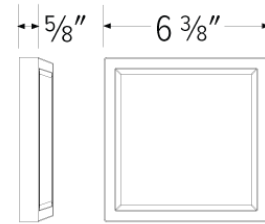

6" Square Sky Panel™

Edge-Lit LED Technology with glare control lens for even glow

Features

- Fits 3 1/2" and 4" Octagon and Round junction boxes
- Fits 4" and 6" housings with optional [ELSPMNT468](#) mounting accessories
- Dimmable to 10% with select dimmers
- Edge-lit LED technology
- IC Rated and Wet Location Rated
- ETL Listed
- JA8 2016 E-Compliant
- 6 3/8" Sq. x 5/8" H

Specifications

Wattage	15W
Lumens	900 lm
Voltage	120V
Color Temp.	2700K, 3000K, 3500K, 4000K, 5000K
Dimmable	Triac/ELV
Lamp Type	LED
CRI	90+
Wet Location	Listed

Options

White

Black

Dimensions

Product Number