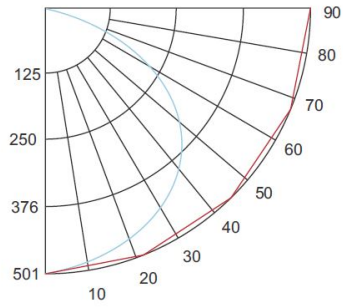

CANDLE POWER SUMMARY

Degrees Vertical	0°
0	494
5	500
15	495
25	469
35	425
45	362
55	273
65	155
75	50
85	19
90	9

ILLUMINANCE AT A DISTANCE

Distance to Target Plane	Footcandles Beam Center	Beam Diameter
4'	30.9	10.0'
6'	13.7	15.0'
8'	7.73	20.0'
10'	4.95	25.0'