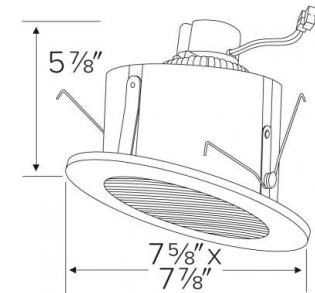

Listings:

- UL Listed for Damp Location.

Dimensions

Product Number

Item	Lamp type	Lumens	CCT	Watts	Voltage	Dimming	Finish
EL714CT5BZ	LED	1200 lm	2700K, 3000K, 3500K, 4000K, 5000K	18W	120V	Triac/ELV	All Bronze