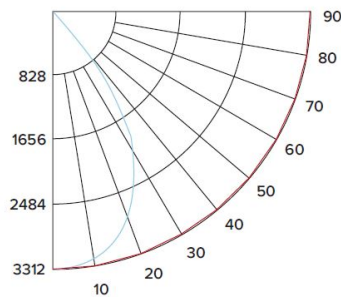

PHOTOMETRIC REPORT

Product #: E610L4030H
Wattage/Lumens: 35.6W/ 3393 Lm
Luminaire LPW: 95 Lm/W

CANDLE POWER SUMMARY

Degrees Vertical	0°
0	3312
5	3273
15	2954
25	2406
35	1394
45	285
55	42
65	14
75	5
85	0
90	0

ILLUMINANCE AT A DISTANCE

Distance to Target Plane	Footcandles Beam Center	Beam Diameter
4'	207	5.2'
6'	92.0	7.9'
8'	51.8	10.5'
10'	33.1	13.1'

ZONAL LUMEN SUMMARY

Zone	Lumens	% Luminaire
0-30°	2234.91	65.90
0-40°	3087.37	91.00
0-60°	3372.95	99.40
0-90°	3392.9	100.00