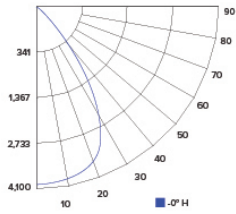

Multiplier: 2700K (x 0.96), 3500K (x 1.04), 4000K (x 1.08), 5000K (x 1.12)

PHOTOMETRIC REPORT

Product #: E610L6030H
Wattage/Lumens: 70.3W/ 5780 Lm
Luminaire LPW: 82 Lm/W

CANDLE POWER SUMMARY

Degrees Vertical	0°
0	5643
5	5576
15	5032
25	4098
35	2376
45	486
55	71
65	24
75	8
85	1
90	0

Degrees Vertical	0°
0	3312
5	3273
15	2954
25	2406
35	1394
45	285
55	42
65	14
75	5
85	0
90	0

ILLUMINANCE AT A DISTANCE

Distance to Target Plane	Footcandles Beam Center	Beam Diameter
4'	207	5.2'
6'	92.0	7.9'
8'	51.8	10.5'
10'	33.1	13.1'

ZONAL LUMEN SUMMARY

Zone	Lumens	% Luminaire
0-30°	2234.91	65.90
0-40°	3087.37	91.00
0-60°	3372.95	99.40
0-90°	3392.9	100.00

Photometric Report

6" Reflector LED Light Engine Trims

PHOTOMETRIC REPORT

Product #: E610L4035W2
 Wattage / Lumens: 36.6 W / 4110.6 lm
 Luminaire LPW: 112.3 lm/W

CANDLE POWER SUMMARY

Degress Vertical	0°
0	4018
5	3970
15	3583
25	2918
35	1691
45	346
55	50
65	17
75	6
85	0
90	0

ILLUMINANCE AT A DISTANCE

Distance to Target Plane	Center Beam Footcandles	Beam Diameter
4'	251	5.2'
6'	112	7.9'
8'	62.8	10.5'
10'	40.2	13.1'