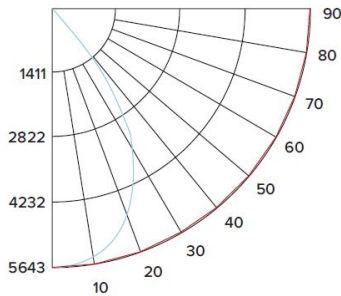

Multiplier: 2700K (x 0.96), 3500K (x 1.04), 4000K (x 1.08), 5000K (x 1.12)

PHOTOMETRIC REPORT

Product #: E610L6030H
Wattage/Lumens: 70.3W/ 5780 Lm
Luminaire LPW: 82 Lm/W

CANDLE POWER SUMMARY

Degrees Vertical	0°
0	5643
5	5576
15	5032
25	4098
35	2376
45	486
55	71
65	24
75	8
85	1
90	0