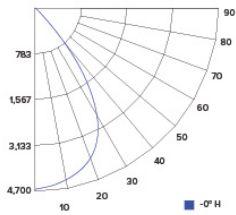

Multiplier: 2700K (x 0.96), 3500K (x 1.04), 4000K (x 1.08), 5000K (x 1.12)

PHOTOMETRIC REPORT

Product #: E610L6030H
Wattage/Lumens: 70.3W/ 5780 Lm
Luminaire LPW: 82 Lm/W

CANDLE POWER SUMMARY

Degrees Vertical	0°
0	5643
5	5576
15	5032
25	4098
35	2376
45	486
55	71
65	24
75	8
85	1
90	0

Degrees Vertical	0°
0	3312
5	3273
15	2954
25	2406
35	1394
45	285
55	42
65	14
75	5
85	0
90	0

ILLUMINANCE AT A DISTANCE

Distance to Target Plane	Footcandles Beam Center	Beam Diameter
4'	207	5.2'
6'	92.0	7.9'
8'	51.8	10.5'
10'	33.1	13.1'

CANDLE POWER SUMMARY

Degress Vertical	0°
0	4018
5	3970
15	3583
25	2918
35	1691
45	346
55	50
65	17
75	6
85	0
90	0

ILLUMINANCE AT A DISTANCE

Distance to Target Plane	Center Beam Footcandles	Beam Diameter
4'	251	5.2'
6'	112	7.9'
8'	62.8	10.5'
10'	40.2	13.1'

ZONAL LUMEN SUMMARY

Zone	Lumens	%Luminaire
0-30°	2,708.8	65.9
0-40°	3,740.8	91
0-60°	4,086.4	99.4
0-90°	4,110.6	100

PHOTOMETRIC REPORT

Product #: E610L6030B
 Wattage / Lumens: 70.4W / 4791.9 lm
 Luminaire LPW: 68 lm/W