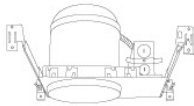

Compatible Products

For use with 6" Trims for PAR Lamps

6" Line Voltage ICA Housings

6" Airtight IC Housing
New Construction

CAT NO.	SPECIFICATIONS
EL7ICA	90W, with Socket Bracket
EL7ICANB	90W, without Socket Bracket