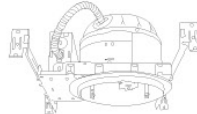

6" Shallow Airtight IC Housing
New Construction

CAT NO.	SPECIFICATIONS
R9ICA	Lamp: 75W MAX.