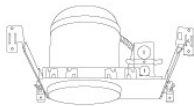

6" Airtight IC Housing with GU24 Base Socket
New Construction

CAT NO.	SPECIFICATIONS
EL7ICA-G24	Lamp: 27W MAX.