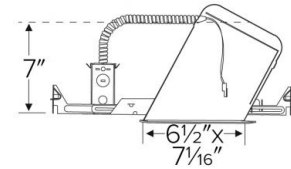

# 6" LED IC Airtight Sloped Ceiling Single Wall New Construction Housing

ELCO Slant allows for installation in sloped ceilings ranging from 2/12 (10°) to 6/12 (26.5°). Can be used in insulated ceilings. Fits in 2" x 8" joist construction.

## Dimensions