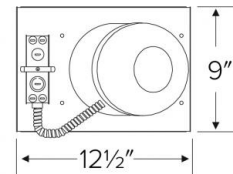

Dimensions

Product Numbers

Item	Watts	Voltage
EL970ICA	24W	120V