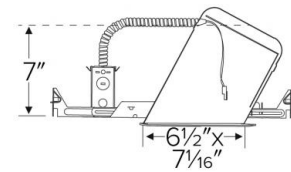

Dimensions

Product Numbers

Item	Watts	Voltage
EL970ICA	24W	120V