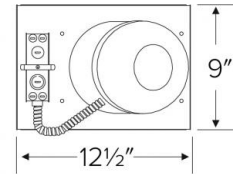

# 6" LED IC Airtight Sloped Ceiling Single Wall New Construction Housing

ELCO Slant allows for installation in sloped ceilings ranging from 2/12 (10°) to 6/12 (26.5°). Can be used in insulated ceilings. Fits in 2" x 8" joist construction.

## Dimensions