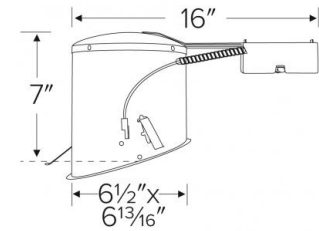

# 6" LED IC Airtight Sloped Ceiling Remodel Housing

ELCO Slant allows for installation in sloped ceilings ranging from 2/12 (10°) to 6/12 (26.5°). Can be used in insulated ceilings. Fits in 2" x 8" joist construction.

## Features

- 6" Sloped Remodel Single Wall Housing.
- IC Airtight for use in insulated ceilings.
- Designed for use in 2/12 to 6/12 sloped ceiling.
- California Title 24 (JA8-2016-E).

## Dimensions