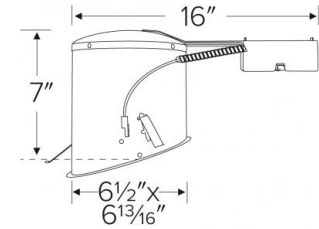

6" LED IC Airtight Sloped Ceiling Remodel Housing

ELCO Slant allows for installation in sloped ceilings ranging from 2/12 (10°) to 6/12 (26.5°). Can be used in insulated ceilings. Fits in 2" x 8" joist construction.

Features

- 6" Sloped Remodel Single Wall Housing.
- IC Airtight for use in insulated ceilings.
- Designed for use in 2/12 to 6/12 sloped ceiling.
- California Title 24 (JA8-2016-E).

Specifications

Wattage	24W
Voltage	120V
Damp Location	UL listed

Dimensions

Technical Details

Construction:

- IC Rated for Direct Contact with Insulation.
- Designed for use in 2/12 to 6/12 sloped ceiling.
- Housing adjusts in frame to accommodate up to 1 1/4" ceiling thickness.
- Aluminum housing for greater heat dissipation.

Installation: Designed for ceiling plenums where 2x8 joists or taller are used. Template for hole cutout is provided with each housing. See installation sheet for detailed information.

Junction Box: Positioned to accommodate straight conduit runs. Seven 1/2" trade size conduit knockouts and One 3/4" knockout. Four true pry-out knockout slots for easy Romex installation.