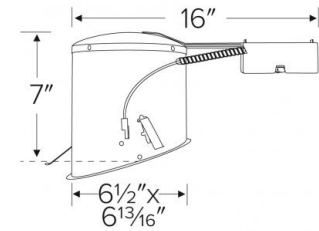

6" LED IC Airtight Sloped Ceiling Remodel Housing

ELCO Slant allows for installation in sloped ceilings ranging from 2/12 (10°) to 6/12 (26.5°). Can be used in insulated ceilings. Fits in 2" x 8" joist construction.

Features

- 6" Sloped Remodel Single Wall Housing.
- IC Airtight for use in insulated ceilings.
- Designed for use in 2/12 to 6/12 sloped ceiling.
- California Title 24 (JA8-2016-E).

Specifications

Wattage	24W
Voltage	120V
Damp Location	UL listed

Dimensions

Technical Details

Construction:

- IC Rated for Direct Contact with Insulation.
- Designed for use in 2/12 to 6/12 sloped ceiling.
- Housing adjusts in frame to accommodate up to 1 1/4" ceiling thickness.
- Aluminum housing for greater heat dissipation.

Installation: Designed for ceiling plenums where 2x8 joists or taller are used. Template for hole cutout is provided with each housing. See installation sheet for detailed information.

Junction Box: Positioned to accommodate straight conduit runs. Seven 1/2" trade size conduit knockouts and One 3/4" knockout. Four true pry-out knockout slots for easy Romex installation.