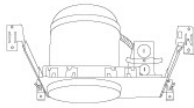

Installation: Clips securely mount trim into the housing and keeps ring flush with ceiling.

Compatible Housing: Compatible with 6" Integrated Line Voltage Housings.

Lamp: Compatible with Medium base (E26) PAR type.

Finish

EL18

- W** All White
- B** All Black
- BZ** All Bronze

Compatible Products

For use with 6" Trims for PAR Lamps

6" Line Voltage ICA Housings

6" Airtight IC Housing
New Construction

CAT NO.	SPECIFICATIONS
EL7ICA	90W, with Socket Bracket
EL7ICANB	90W, without Socket Bracket