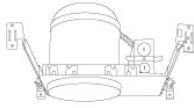

CAT NO.	SPECIFICATIONS
EL7RICA	Lamp: 90W MAX.

6" Shallow Airtight IC Housing
New Construction

CAT NO.	SPECIFICATIONS
R9ICA	Lamp: 75W MAX.

6" Shallow Airtight IC Housing
Remodel

CAT NO.	SPECIFICATIONS
RR9ICA	Lamp: 75W MAX.