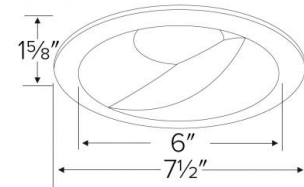

Dimensions

Product Number

Item	Finish
ELL6815BZ	All Bronze

Product Number Builder Example: ELL6815W

6" Round Wall Wash Trim

Finish

ELL6815

- W** All White
- BZ** All Bronze
- B** All Black

CAT NO.	SPECIFICATIONS
FIRETAPE	3/4" W x 16' L