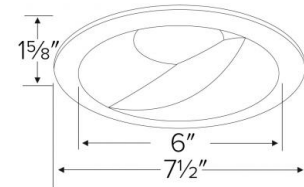

Dimensions

Product Number

Item	Finish
ELL6815BZ	All Bronze

Product Number Builder Example: ELL6815W

6" Round Wall Wash Trim

Finish

ELL6815

- W** All White
- BZ** All Bronze
- B** All Black

CAT NO.	SPECIFICATIONS
FIREENCL	20 3/8" L x 14 3/8" W
FIREENCL-S	Shallow, 16" L x 14 3/8" W

CAT NO.	SPECIFICATIONS
FIRETAPE	3/4" W x 16' L