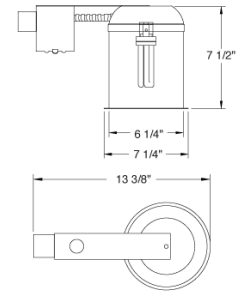

6" Compact Fluorescent Vertical Remodel Downlight

Features

- Remodel Compact Fluorescent Housing for (1) vertical mounted lamp with integral electronic ballast.
- Housing adjusts 1 3/8" to accommodate different ceiling thicknesses.
- Feed thru listed housing with thermal protector.
- 7 1/2" ht allows use in 2x8 construction.
- cUL Listed for damp location.

Specifications

Wattage	26W
Voltage	120/277V
Lamp Type	CFL
Damp Location	Listed

Dimensions

Product Number

Item	Lamp type	Watts	Voltage
EL27RHE26	CFL	26W	120/277V