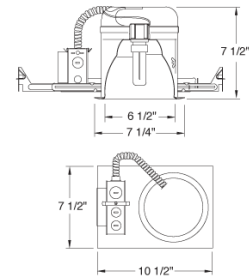

6" Compact Fluorescent Vertical IC Downlight

Features

- Compact Fluorescent Single Walled Housing for (1) vertical mounted lamp with integral NPF electronic ballast.
- IC Housing adjusts 1 3/8" to accommodate different ceiling thicknesses.
- Airtight with lensed trims.
- Supplied with captive hanger bars for 24" joist spacing and can be positioned 90°.
- Feed thru listed housing with thermal protector.
- 7 1/2" ht allows use in 2x8 construction.
- cUL Listed for damp location.

Specifications

Wattage	26W
Voltage	120V
Lamp Type	CFL
Damp Location	Listed

Dimensions

Product Number

Item	Lamp type	Watts	Voltage
EL27HE26ICA	CFL	26W	120V