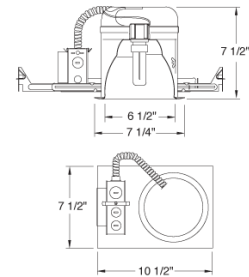

## Features

- Compact Fluorescent Single Walled Housing for (1) vertical mounted lamp with integral NPF electronic ballast.
- IC Housing adjusts 1 3/8" to accommodate different ceiling thicknesses.
- Airtight with lensed trims.
- Supplied with captive hanger bars for 24" joist spacing and can be positioned 90°.
- Feed thru listed housing with thermal protector.
- 7 1/2" ht allows use in 2x8 construction.
- cUL Listed for damp location.

## Dimensions