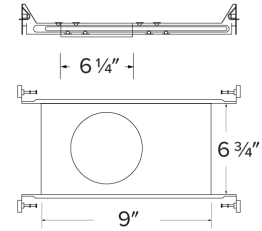

# 6" Canless Koto™ Plaster New Construction Frame for Power Pack

## Features

- 6" New Construction Plaster Frame with hanger bars for remodel power packs
- Requires Remodel IC Power Pack (sold separately)

## Dimensions