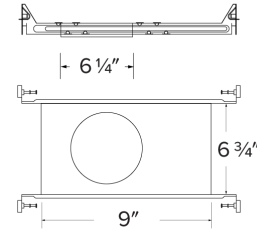

6" Canless Koto™ Plaster New Construction Frame for Power Pack

Features

- 6" New Construction Plaster Frame with hanger bars for remodel power packs
- Requires Remodel IC Power Pack (sold separately)

Dimensions