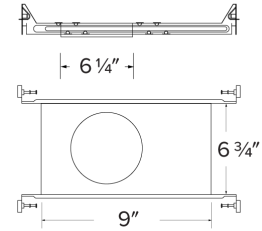

6" Canless Koto™ Plaster New Construction Frame for Power Pack

Features

- 6" New Construction Plaster Frame with hanger bars for remodel power packs
- Requires Remodel IC Power Pack (sold separately)

Dimensions