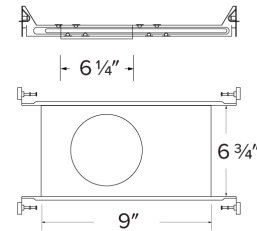

# 6" Canless Koto™ Plaster New Construction Frame for Power Pack

## Features

- 6" New Construction Plaster Frame with hanger bars for remodel power packs
- Requires Remodel IC Power Pack (sold separately)

## Dimensions