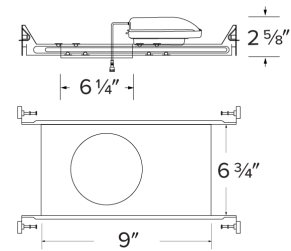

# 6" Canless Koto™ IC New Construction Frame

IC Rated for direct contact with insulation. Easy-to-remove driver included on frame. To be used with Canless Koto™ LED Modules.

## Dimensions