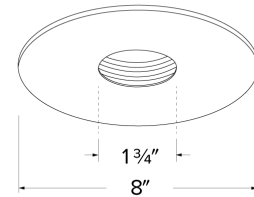

6" Baffle with Pinhole Trim

Features

- Pinhole.
- Lamp: 12V 75W MAX MR16.
- O.D.: 8" - I.D.: 1 3/4"

Options

Black w/White Trim

All White

Dimensions

Product Number

Item	Finish
EL2579B	Black with White Trim