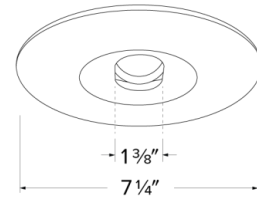

6" Adjustable Slot Aperture Trim for Koto™ Module

Features

- Adjustable Slot Aperture.
- Lamp: Koto™ Module
- Slot: 1 3/8" x 2 1/4".
- O.D.: 8".

Dimensions

Product Number

Item	Finish
ELK6420W	All White

Compatible Products