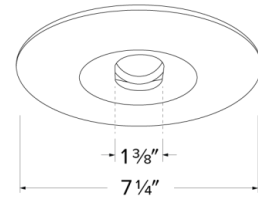

6" Adjustable Slot Aperture Trim

Features

- Adjustable Slot Aperture Retrofit.
- For use on existing Line Voltage housings.
- Includes (1) ETRK50 12V 50VA magnetic transformer.
- Lamp: 50W MAX 12V MR16 for non IC housings, 20W MAX for IC housings.
- 1 3/8" x 2 1/4" slot.
- O.D.: 7 1/4".

Dimensions

Trim & ETRK50 Included

Product Number

Item	Finish
EL1550W	All White