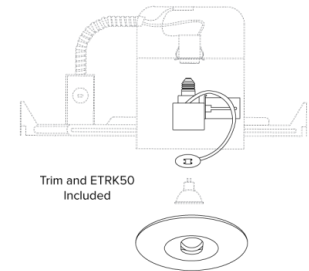

6" Adjustable Slot Aperture Trim

Features

- Adjustable Slot Aperture Retrofit.
- For use on existing Line Voltage housings.
- Includes (1) ETRK50 12V 50VA magnetic transformer.
- Lamp: 50W MAX 12V MR16 for non IC housings, 20W MAX for IC housings.
- 1 3/8" x 2 1/4" slot.
- O.D.: 7 1/4".

Dimensions

Trim & ETRK50 Included

Product Number

Item	Finish
EL1550W	All White