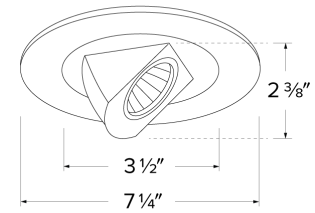

6" Adjustable Pull Down Trim

Features

- Adjustable Pull Down, 0° - 90° tilt, 359° rotation.
- Lamp: 12V 75W MAX MR16.
- O.D.: 7 1/4".

Options

White

Black

Bronze

Dimensions