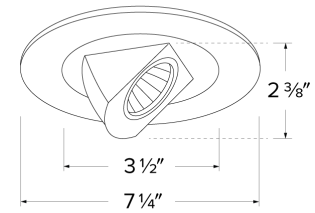

## Features

- Adjustable Pull Down, 0° - 90° tilt, 359° rotation.
- Lamp: 12V 75W MAX MR16.
- O.D.: 7 1/4".

## Dimensions