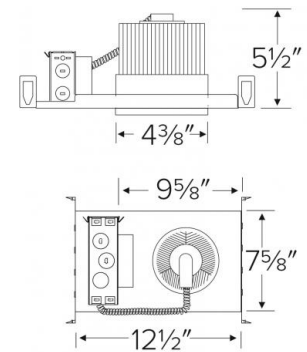

Specifications

Wattage	16W
Lumens	1200 lm
Voltage	120/277V
Color Temp.	3000K
Dimmable	Triac/ELV
Lamp Type	LED
CRI	93+
Damp Location	Listed

Dimensions

Technical Details

Construction:

- Single wall IC rated for direct contact with insulation. For use in IC and non-IC conditions.
- Housing has integrated driver, heat sink and LED COB mounted onto the heat sink.
- Compatible trims can be used for beam angle options and design options.
- Housing adjusts in frame to accommodate up to 1 1/2" ceiling thickness.
- Airtight housing with gasket to restrict airflow in accordance with ASTM E-283 air-tight requirements.

Junction Box: Positioned to accommodate straight conduit runs. Seven 1/2" trade size conduit knockouts, Four pry-out knockout slots for easy romex installation.

Hanger Bars: Pre Installed hanger bars with True Nail easy installation in regular lumber, engineered lumber, and Laminated Beams. Integral T-bar slots for easy installation in T-Bars. Spans up 24" and can be repositioned 90°. Score lines allow for tool-free hanger bar size reduction. Integral leveling flange allows for single-person installation while easily aligning the housings with the joists.